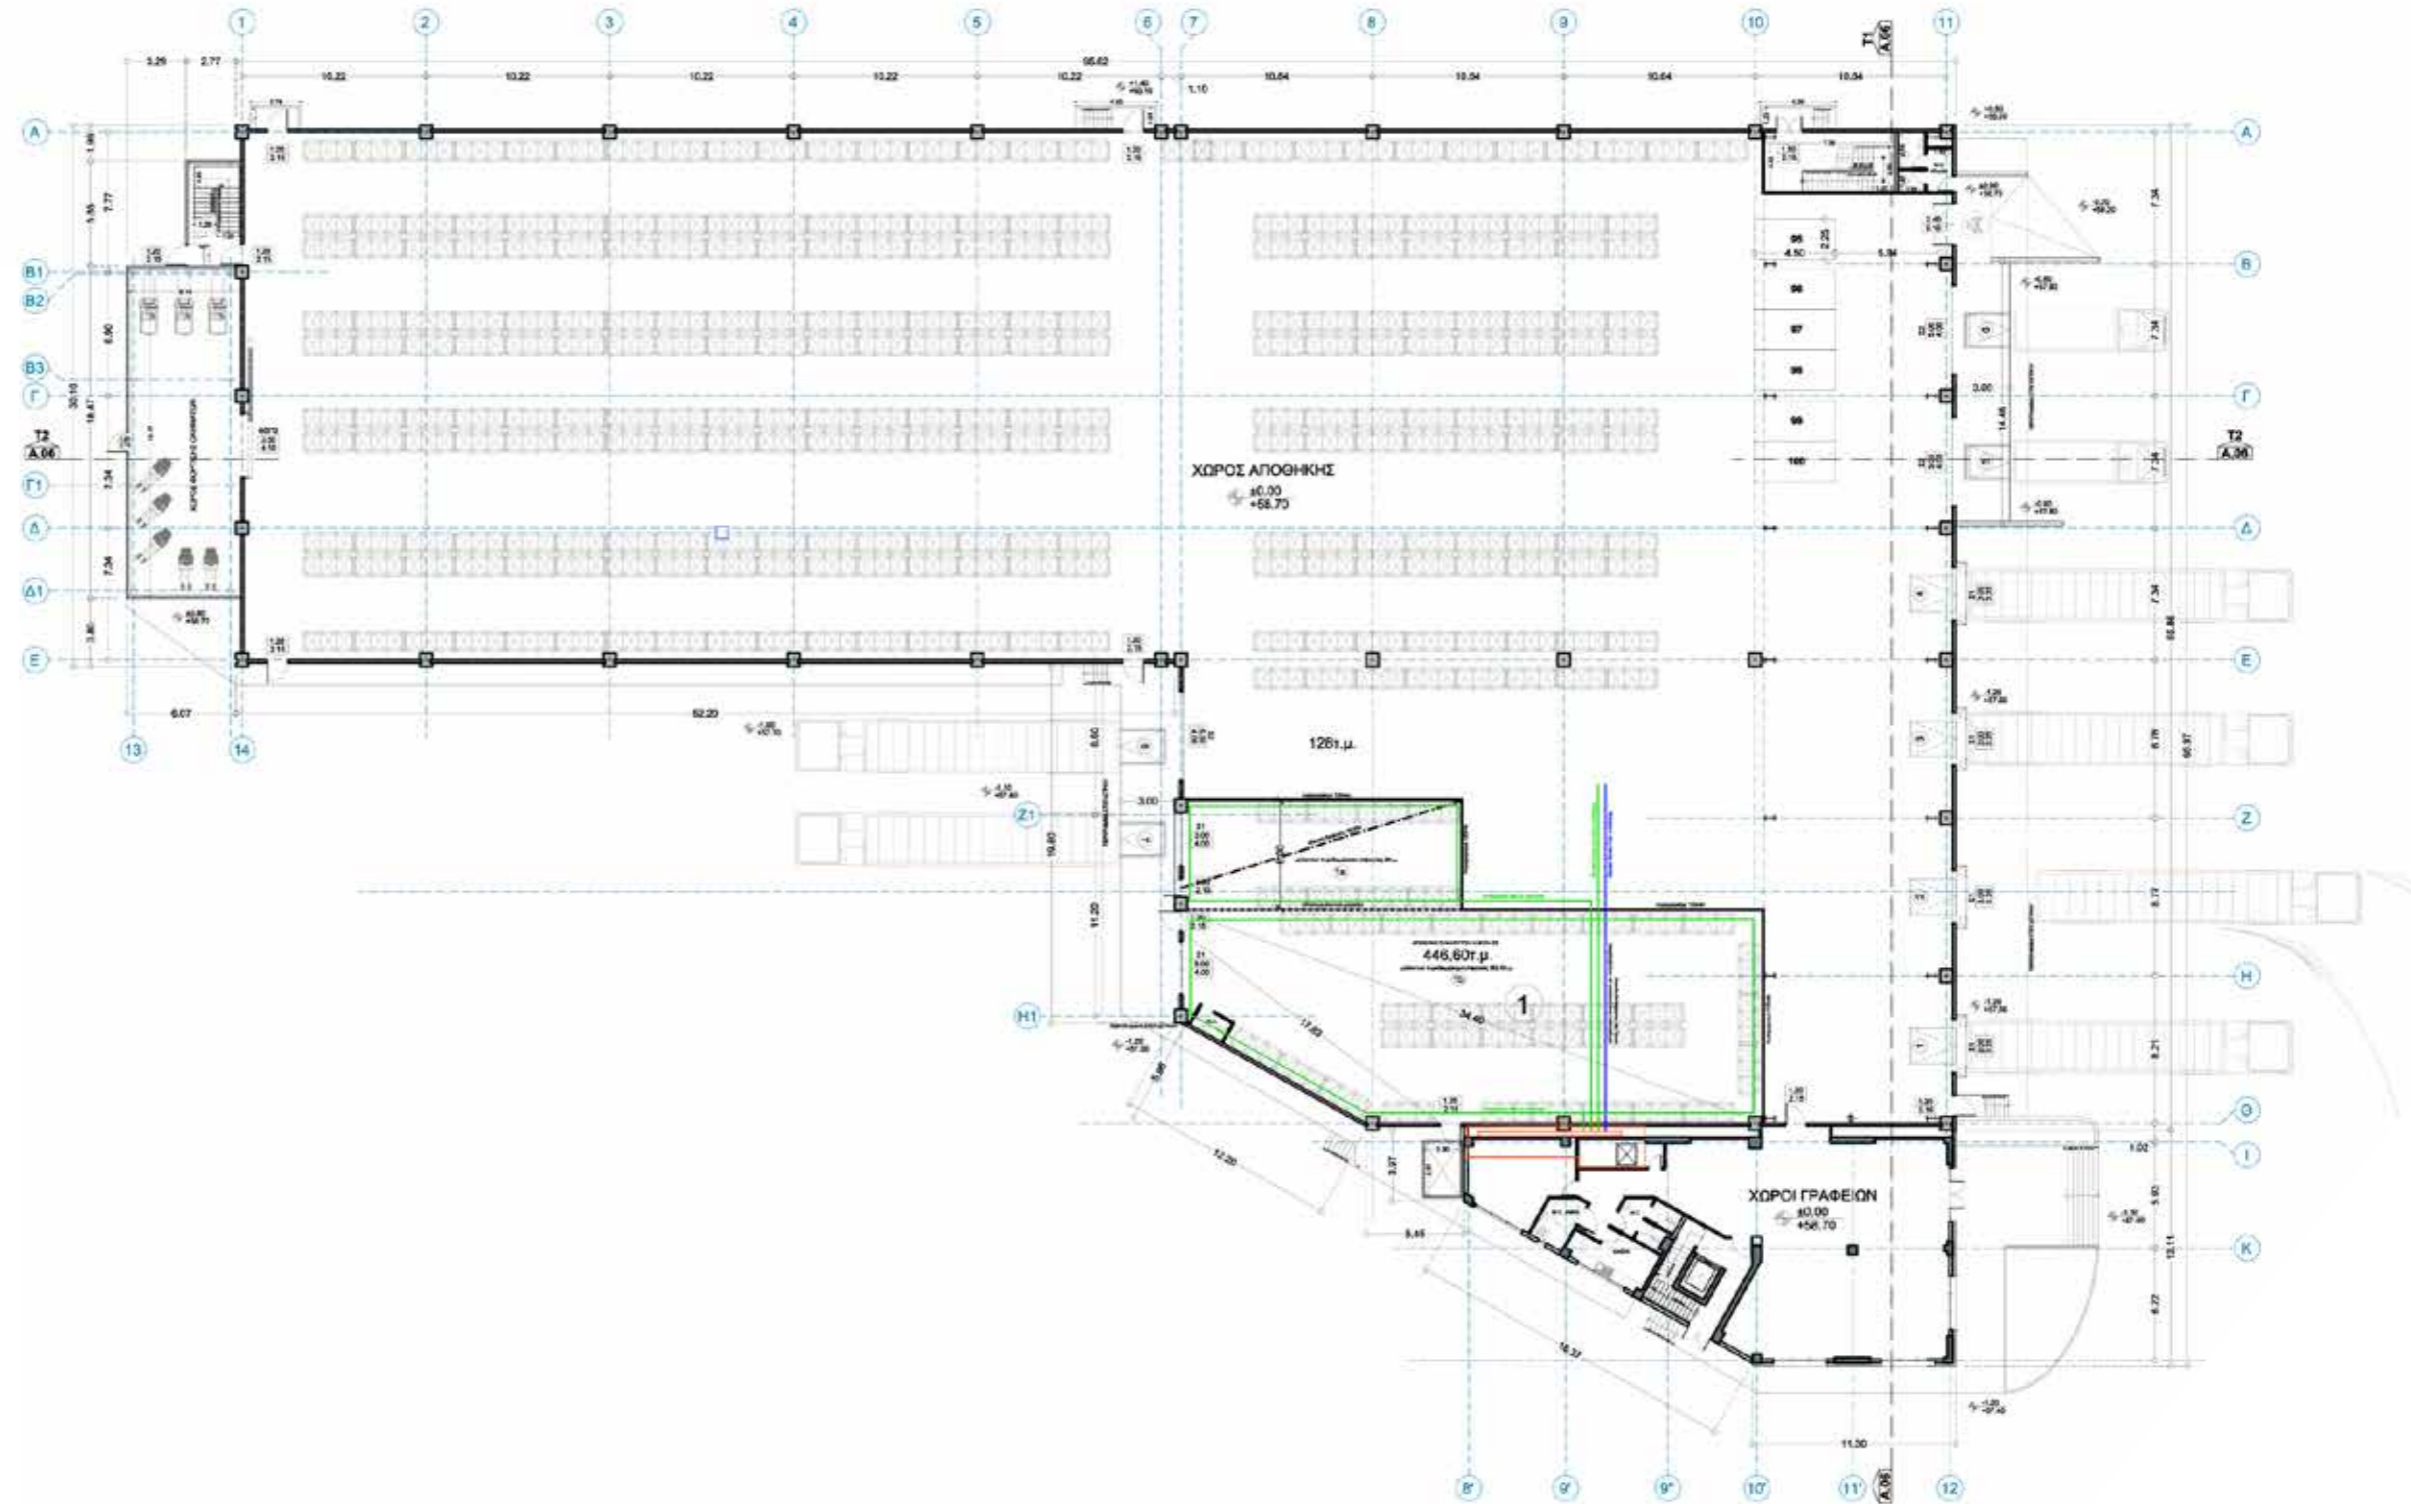

# Expansion Plans

Further expansion plans  
completed in 2023

Cross docking ADR warehouse  
state of the art

10 Ramps

6500 m<sup>2</sup>

**Main Warehouse**

**Logistics Warehouse**

**ADR Warehouse**