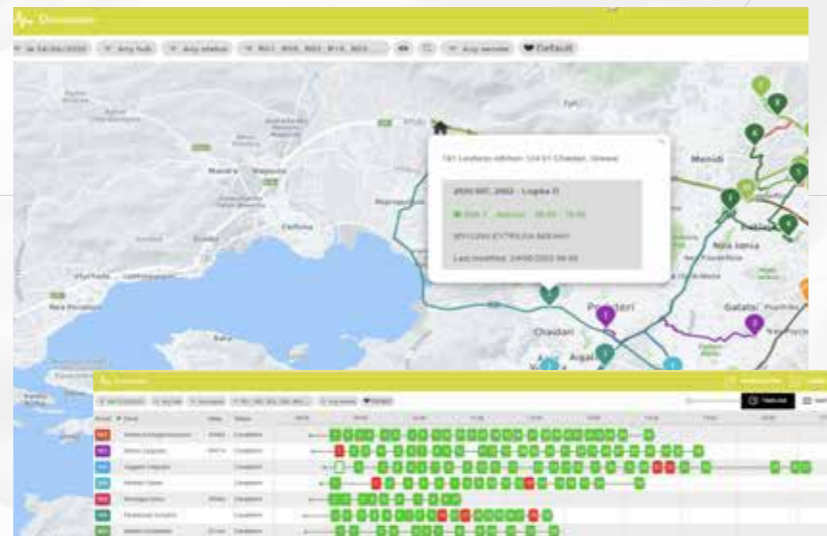

# Logika pricing system

Our online platform through which you can calculate the cost of your international road imports & exports.

# Logika last mile orchestration platform

B2B catching up with B2C standards through our Last Mile Orchestration Platform

Logika's "Last Mile Orchestration Platform" acts as the "vessel" for flexible deliveries, employing dependable live information at all e-shops, with specialized view option for the status of the totality of deliveries, as well as real time reports & analytics